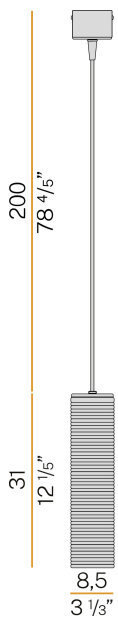

## Clio

220-240V AC  
L09472.000.0200

 mat brass/crystal diffuser

### Data sheet

CODE	L09472.000.0200
SYSTEM POWER CONSUMPTION	max 57W
LIGHT SOURCE	LED retrofit / halogen
LIGHT SOURCE KIT	* included
COMPATIBLE SOURCES	LED retrofit bulb 8W E27 2700K Ra80 1050lm (no dimming) * / max 57W E27
COLOUR TEMPERATURE	2700K Ra>80
LIGHT DISTRIBUTION	diffused
POWER SUPPLY	220-240V AC
FREQUENCY	50/60Hz
NOMINAL LUMINOUS FLUX	1050lm
WEIGHT	1,20 Kg
PROTECTION DEGREE	IP20
COLOUR TOLLERANCES	SDCM <6
PACKING DIMENSIONS (CM)	0,0 x 0,0 x 0,0

Suspension lighting fixture for interiors, with direct and indirect light emission. Structure in pressed rough aluminium and pickled sheet metal in polyacrylic paint. Diffuser in blown glass with white, crystal, steel, amber, bronze, tobacco or green ribbing finish. Pickled sheet metal closing disk in black or mat brass polyacrylic paint. 2,2m (86,6") long suspension and power cable in PVC with black fabric covering. Power canopy with galvanized sheet metal ceiling bracket and pickled sheet metal covering in black or mat brass polyacrylic paint.

### Technical drawing